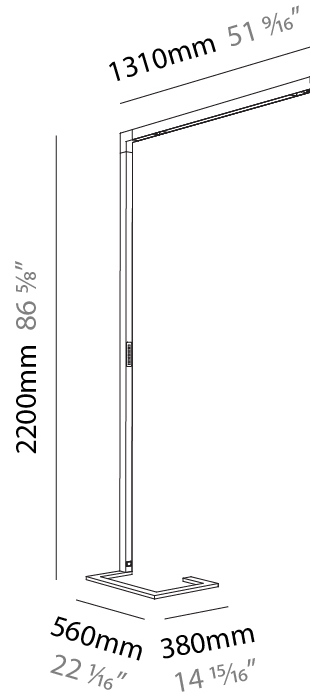

PROJECT
TYPE
SPECIFIER
QUANTITY
DATE

HYPRO-F 90 PORTABLE

A340003-

base number   Color   Finishes   Finishes   Finishes   Finishes   Finishes   Diffuser

1. To build a product code in our configurator select the specify button on the base model # product page
2. To build a manual product code on this datasheet choose from the options listed below in blue font and add the suffix to the base model #

GENERAL

Series: Hypro
Subseries: Hypro-F 90
Brand: Prolicht
Division: Architectural
Mounting Type: Portable
Mounting Location: Floor
Subcategory: Floor

PHYSICAL

Shape: Abstract
Length (mm): 1310
Length (in): 51 ⁹/₁₆"
Width (mm): 380
Width (in): 14 ¹⁵/₁₆"
Height (mm): 2200
Height (in): 86 ⁵/₈"
Light Distribution: Direct / Indirect
Diffuser: PMMA - Micro-prism / Rico
Fixture Finish: ANA / SSR / BKV / CWI / CRY / HAB / MSR / UFT / ITA / RUA / OGR / FTG / MYG / RWR / LOD / PUS / FRO / FUP / KIA / POP / BLS / SPG / MEY / GOH / GUM / CHC / COM / ABZ / JAG / OBR / MOS / ROR
Fixture Material: Aluminum Die Cast

ELECTRICAL

Lamp Type: LED (Zhaga Standard)
Input Wattage (W): 96
Total Output Wattage (W): 87.3
Driver Included: Yes
Driver Location: Integrated
Input Voltage (V): 120 - 277

LED

Color Temperature (°K): 3000 / 4000
Max. Delivered Lumen (lm): 6861-7119
CRI: >90 CRI

OPTICAL

RATINGS AND CERTIFICATIONS

Certified By: Certified for North American Standards
IP rating: IP20