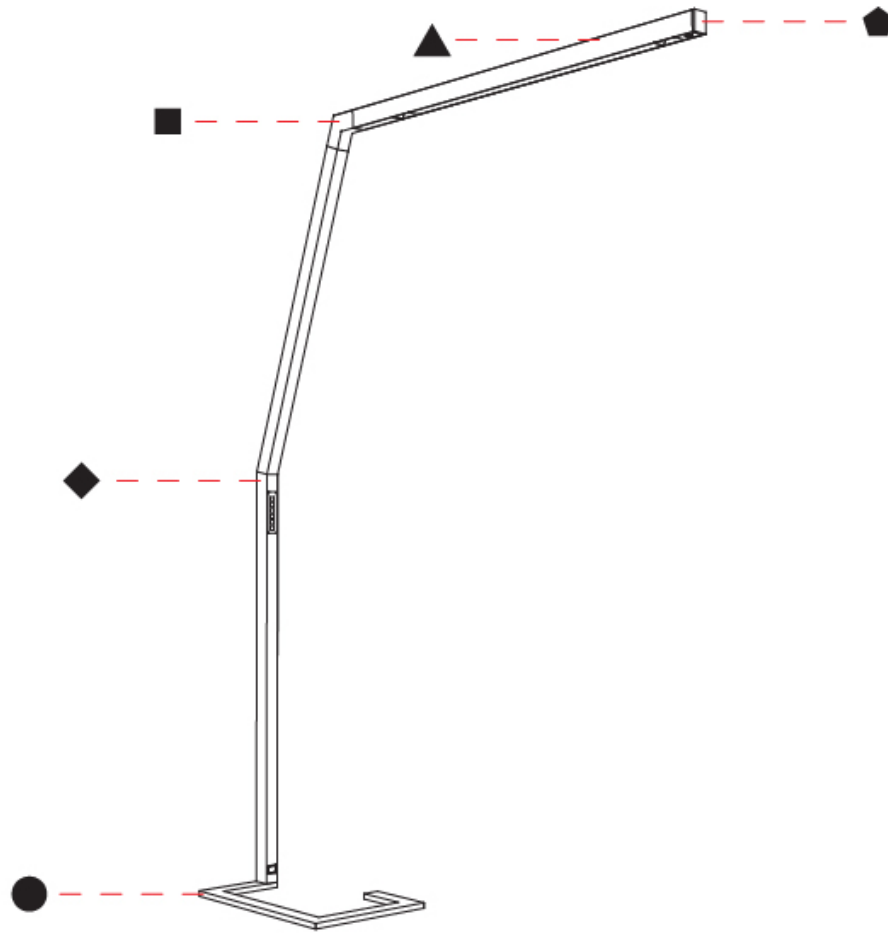

HYPRO-F 160 PORTABLE

A340008-

PROJECT

TYPE

SPECIFIER

QUANTITY

DATE